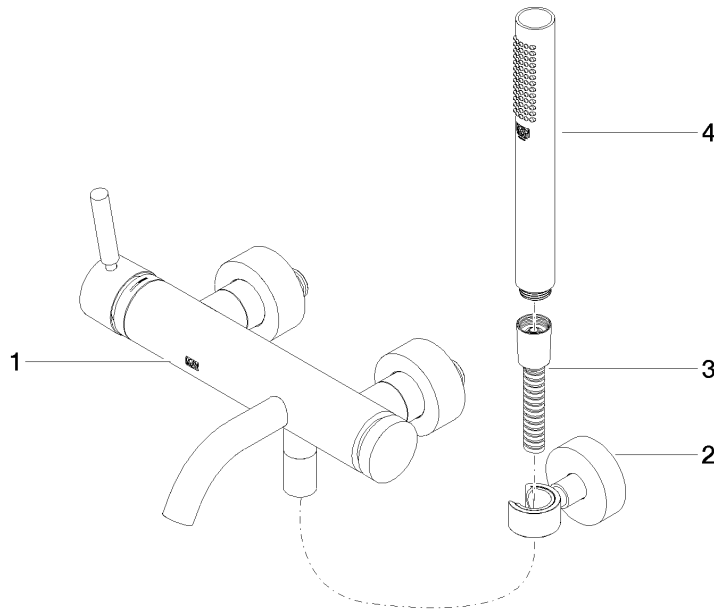

33 233 660

- spout: circular, air-enriched flow
- max. flow 14 l/min at 3 bar flow pressure
- Hand shower: COMPACT RAIN, max. flow rate 6.8 l/min (at 3 bar)
- complete hand shower set with anti-scale system
- automatic bath/shower diverter
- 202mm projection
- slide-on rosettes Ø 60 mm
- gauge 150 mm - 15 mm
- 1/2" connection
- metal shower hose 1250mm with integrated anti-twist protection
- shower holder rosette Ø 57mm

33 233 660

mm [inches]

Flow rate chart

Certificates

Belgaqua_21-025- LGA_29687. WRAS_2207043.
27_1.

33 233 660

Parts for other finishes can be found here: Brushed Platinum

Spare parts list

No.	Item Number	Name	Quantity used	Delivery time
1	33 200 660-00	META Single-lever bath mixer for wall mounting without shower set - Chrome	1	10
2	28 050 920-00	holder	1	60
3	90 30 02 072 00-00	Metal shower hose 1/2" x 3/8" x 1250 mm - Chrome	1	10
4	90 12 11 140 30-00	shower	1	10