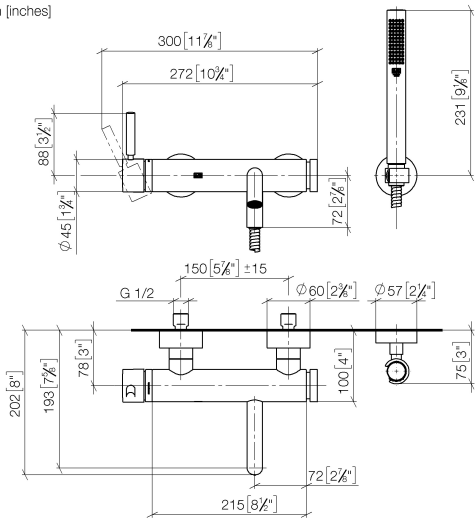

33 233 660

- spout: circular, air-enriched flow
- max. flow 14 l/min at 3 bar flow pressure
- Hand shower: COMPACT RAIN, max. flow rate 6.8 l/min (at 3 bar)
- complete hand shower set with anti-scale system
- automatic bath/shower diverter
- 202mm projection
- slide-on rosettes Ø 60 mm
- gauge 150 mm - 15 mm
- 1/2" connection
- metal shower hose 1250mm with integrated anti-twist protection
- shower holder rosette Ø 57mm

Intrinsic protection against back flow.

	Chrome	33 233 660-00
	Brushed Platinum	33 233 660-06
	Dark Chrome	33 233 660-19
	Light Gold	33 233 660-26
	Brushed Light Gold	33 233 660-27
	Matte Black	33 233 660-33
	Brushed Bronze	33 233 660-42
	Brushed Champagne (22kt Gold)	33 233 660-46
	Champagne (22kt Gold)	33 233 660-47
	Brushed Chrome	33 233 660-93
	Brushed Dark Platinum	33 233 660-99

33 233 660

mm [inches]

Flow rate chart

Certificates

Belgaqua_21-025- LGA_29687. WRAS_2207043.
27_1.

33 233 660

Parts for other finishes can be found here: Brushed Platinum

Spare parts list

No.	Item Number	Name	Quantity used	Delivery time
1	33 200 660-00	META Single-lever bath mixer for wall mounting without shower set - Chrome	1	10
2	28 050 920-00	holder	1	60
3	90 30 02 072 00-00	Metal shower hose 1/2" x 3/8" x 1250 mm - Chrome	1	10
4	90 12 11 140 30-00	shower	1	10